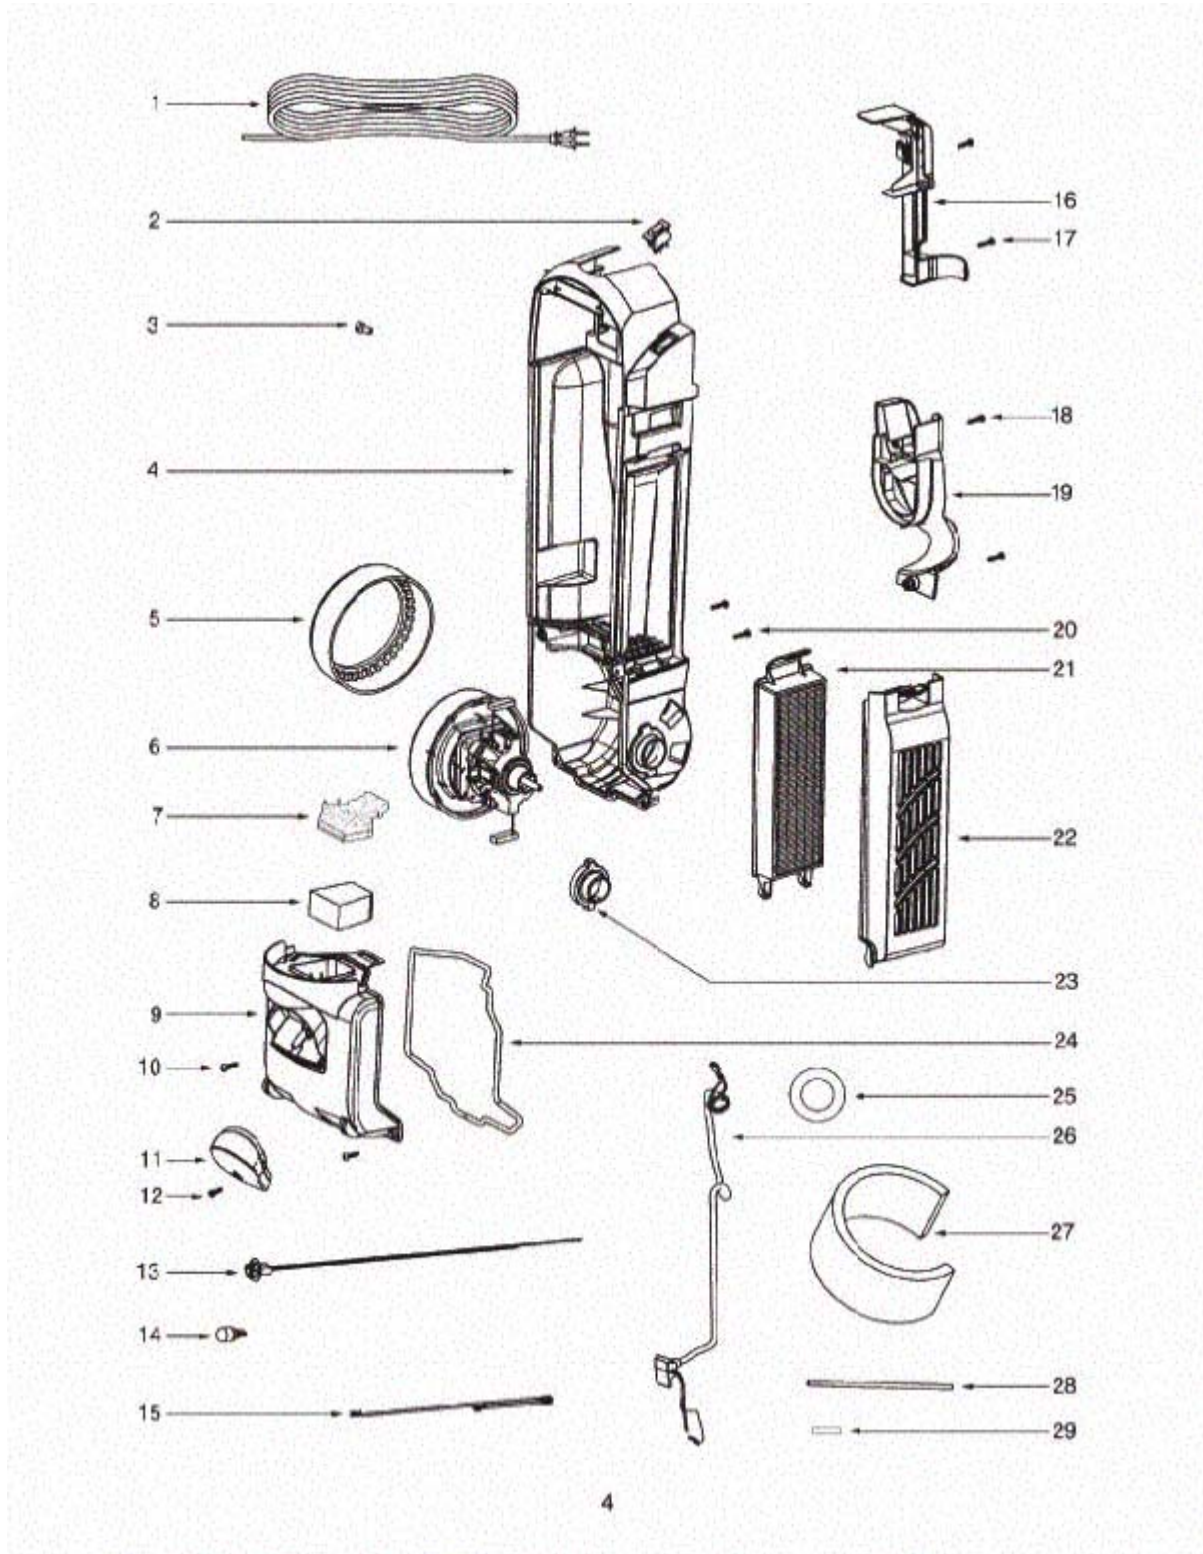

POWERHEAD - SC5713A

Ref #	Part	Description	Comments	Qty
1	71466	BASE HOSE ASSY		
2	71447-119N	BASE HOSE ASSY		
3	73153	FELT - BASE		
4	71448-355N	KNOB - HEIGHT ADJUSTMENT		
5	62411			
6	54943	SPRING PACKAGE		
7	71446A-119N	CARRIAGE - WHEEL		
8	71478	AXLE - FRONT		
9	39173A-119N	WHEEL - FRONT		
10	61120A	BELT PKG ASSY-(U-EXTENDED		
12	71726-119N	BASE HOSE ASSY		
13	53238-44	SCREW PACKAGE		
14	62412			
15	71574	SPRING - HANDLE RELEASE		
16	53238-27	SCREW PACKAGE		
17	71487	CLAMP - MOTOR		
18	71457-355N	RELEASE - HANDLE		
19	54432-2	PACKAGE - RETAINING RING		
20	72117-119N	WHEEL - REAR		
21	73432	BUSHING - AXLE		
22	38590	AXLE - REAR		
23	71741A	BELT CAP ASSEMBLY		
24	73152	FELT - BELT CAP		
25	60844-5	12" DISTURBULATOR ASSY -		
27	38063	GUARD - BELT		

MAIN BODY - SC5713A

Ref #	Part	Description	Comments	Qty
1	38680-31	SUPPLY CORD & TERMINAL AS		
2	28073A	SWITCH - ROCKER		
3	60192-1	WIRE SPLICE 5		
5	71649	GASKET - MOTOR CAN (Eurek		
6	60261-10	MOTOR ASSEMBLY - PACKAGED		
7	71851-119N	MOTOR SCREEN		
8	71480	FILTER - PRE-MOTOR		
9	61879-3	MOTOR COVER ASSY - PKGD		
11			Not on this model.	
12			Not on this model.	
13			Not on this model.	
14			Not on this model.	
15	39252-1	THERMOSTAT & TERMINAL ASS		
16	72127-1	SWITCH COVER ASSEMBLY		
19	71455-119N	TOOL PACK - LOWER		
20	53238-27	SCREW PACKAGE		
21	61840	WASHABLE HEPA FILTER - PK		
22	72006-5	FILTER COVER & GRAPHICS A		
23	70084	BUSHING - MOTOR SUPPORT		
24	71484	GASKET - MOTOR COVER		
25	71969-1	GASKET - MOTOR HUB		
26	71465	CORD - JUMPER		
27	72224-1	FOAM - SOUND		
28	70651-1	TUBE - FLEXIBLE		
29	72167	PLUG		
4	71744-2	REAR HOUSING ASSEMBLY		