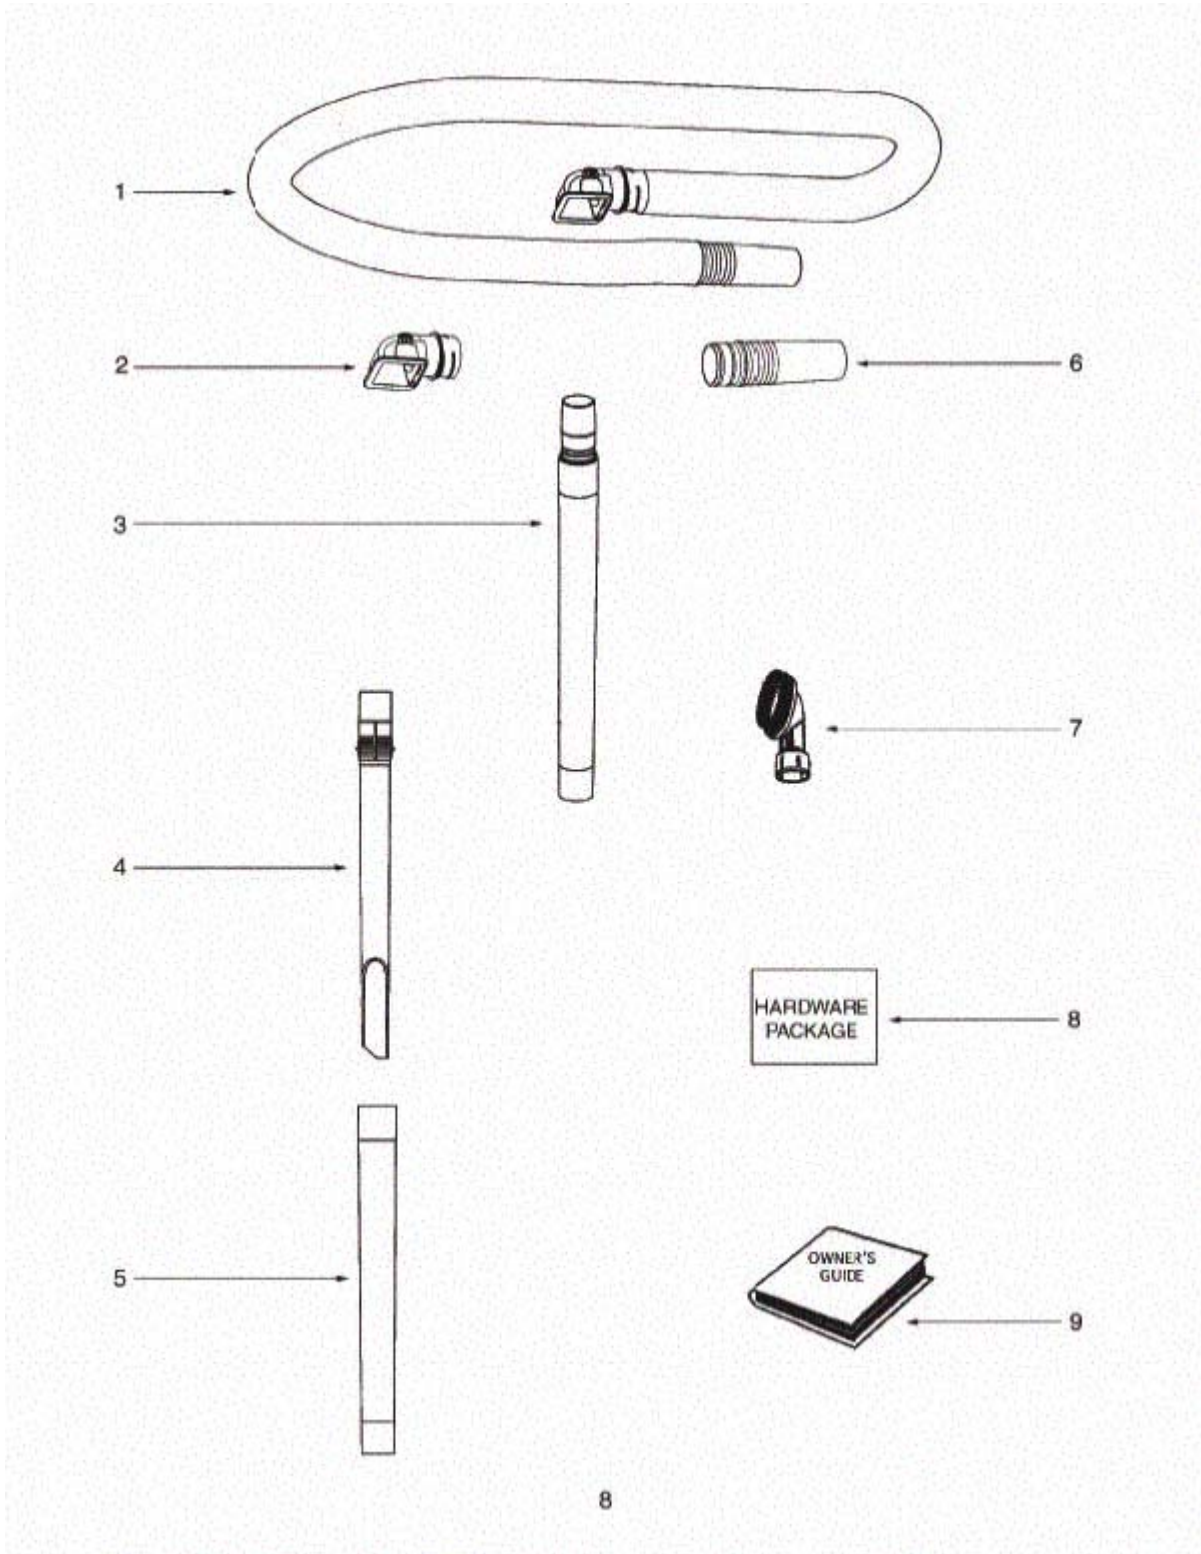

ACCESSORIES - SC5713A

Ref #	Part	Description	Comments	Qty
1	61865-4	HOSE ASSY - CTND		
2	71725-313N	ADAPTER - HOSE		
3	71492A	NESTING WAND ASSEMBLY		
4	71956A-355N	WAND - CREVICE		
5	71973-119N	WAND - OUTER		
6	70559A-119N	COUPLING - HOSE		
7	60990-2	COMBINATION BRSH BRSTLD-C		
8	74957