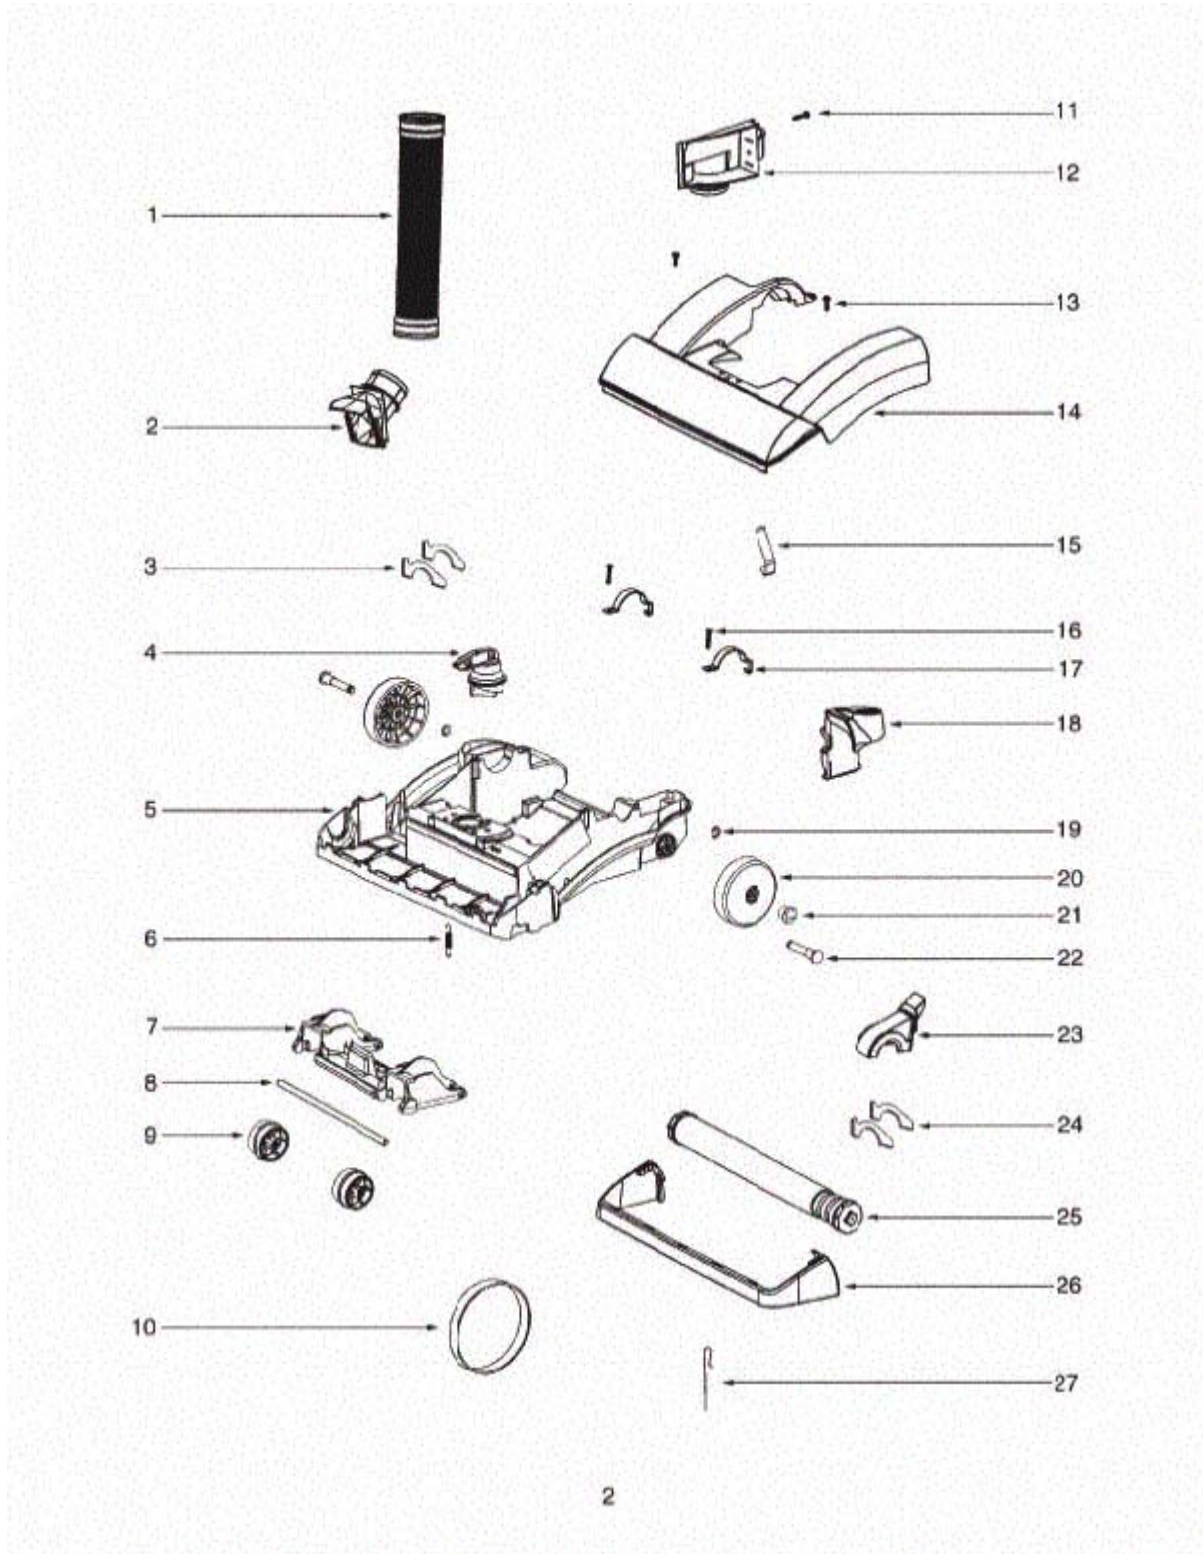

POWERHEAD - SC5713A

Ref #	Part	Description	Comments	Qty
1	71466	BASE HOSE ASSY		
2	71447-119N	BASE HOSE ASSY		
3	73153	FELT - BASE		
4	71448-355N	KNOB - HEIGHT ADJUSTMENT		
5	62411			
6	54943	SPRING PACKAGE		
7	71446A-119N	CARRIAGE - WHEEL		
8	71478	AXLE - FRONT		
9	39173A-119N	WHEEL - FRONT		
10	61120A	BELT PKG ASSY-(U-EXTENDED		
12	71726-119N	BASE HOSE ASSY		
13	53238-44	SCREW PACKAGE		
14	62412			
15	71574	SPRING - HANDLE RELEASE		
16	53238-27	SCREW PACKAGE		
17	71487	CLAMP - MOTOR		
18	71457-355N	RELEASE - HANDLE		
19	54432-2	PACKAGE - RETAINING RING		
20	72117-119N	WHEEL - REAR		
21	73432	BUSHING - AXLE		
22	38590	AXLE - REAR		
23	71741A	BELT CAP ASSEMBLY		
24	73152	FELT - BELT CAP		
25	60844-5	12" DISTURBULATOR ASSY -		
27	38063	GUARD - BELT		

MAIN BODY - SC5713A

Ref #	Part	Description	Comments	Qty
1	38680-31	SUPPLY CORD & TERMINAL AS		
2	28073A	SWITCH - ROCKER		
3	60192-1	WIRE SPLICE 5		
5	71649	GASKET - MOTOR CAN (Eurek		
6	60261-10	MOTOR ASSEMBLY - PACKAGED		
7	71851-119N	MOTOR SCREEN		
8	71480	FILTER - PRE-MOTOR		
9	61879-3	MOTOR COVER ASSY - PKGD		
11			Not on this model.	
12			Not on this model.	
13			Not on this model.	
14			Not on this model.	
15	39252-1	THERMOSTAT & TERMINAL ASS		
16	72127-1	SWITCH COVER ASSEMBLY		
19	71455-119N	TOOL PACK - LOWER		
20	53238-27	SCREW PACKAGE		
21	61840	WASHABLE HEPA FILTER - PK		
22	72006-5	FILTER COVER & GRAPHICS A		
23	70084	BUSHING - MOTOR SUPPORT		
24	71484	GASKET - MOTOR COVER		
25	71969-1	GASKET - MOTOR HUB		
26	71465	CORD - JUMPER		
27	72224-1	FOAM - SOUND		
28	70651-1	TUBE - FLEXIBLE		
29	72167	PLUG		
4	71744-2	REAR HOUSING ASSEMBLY		