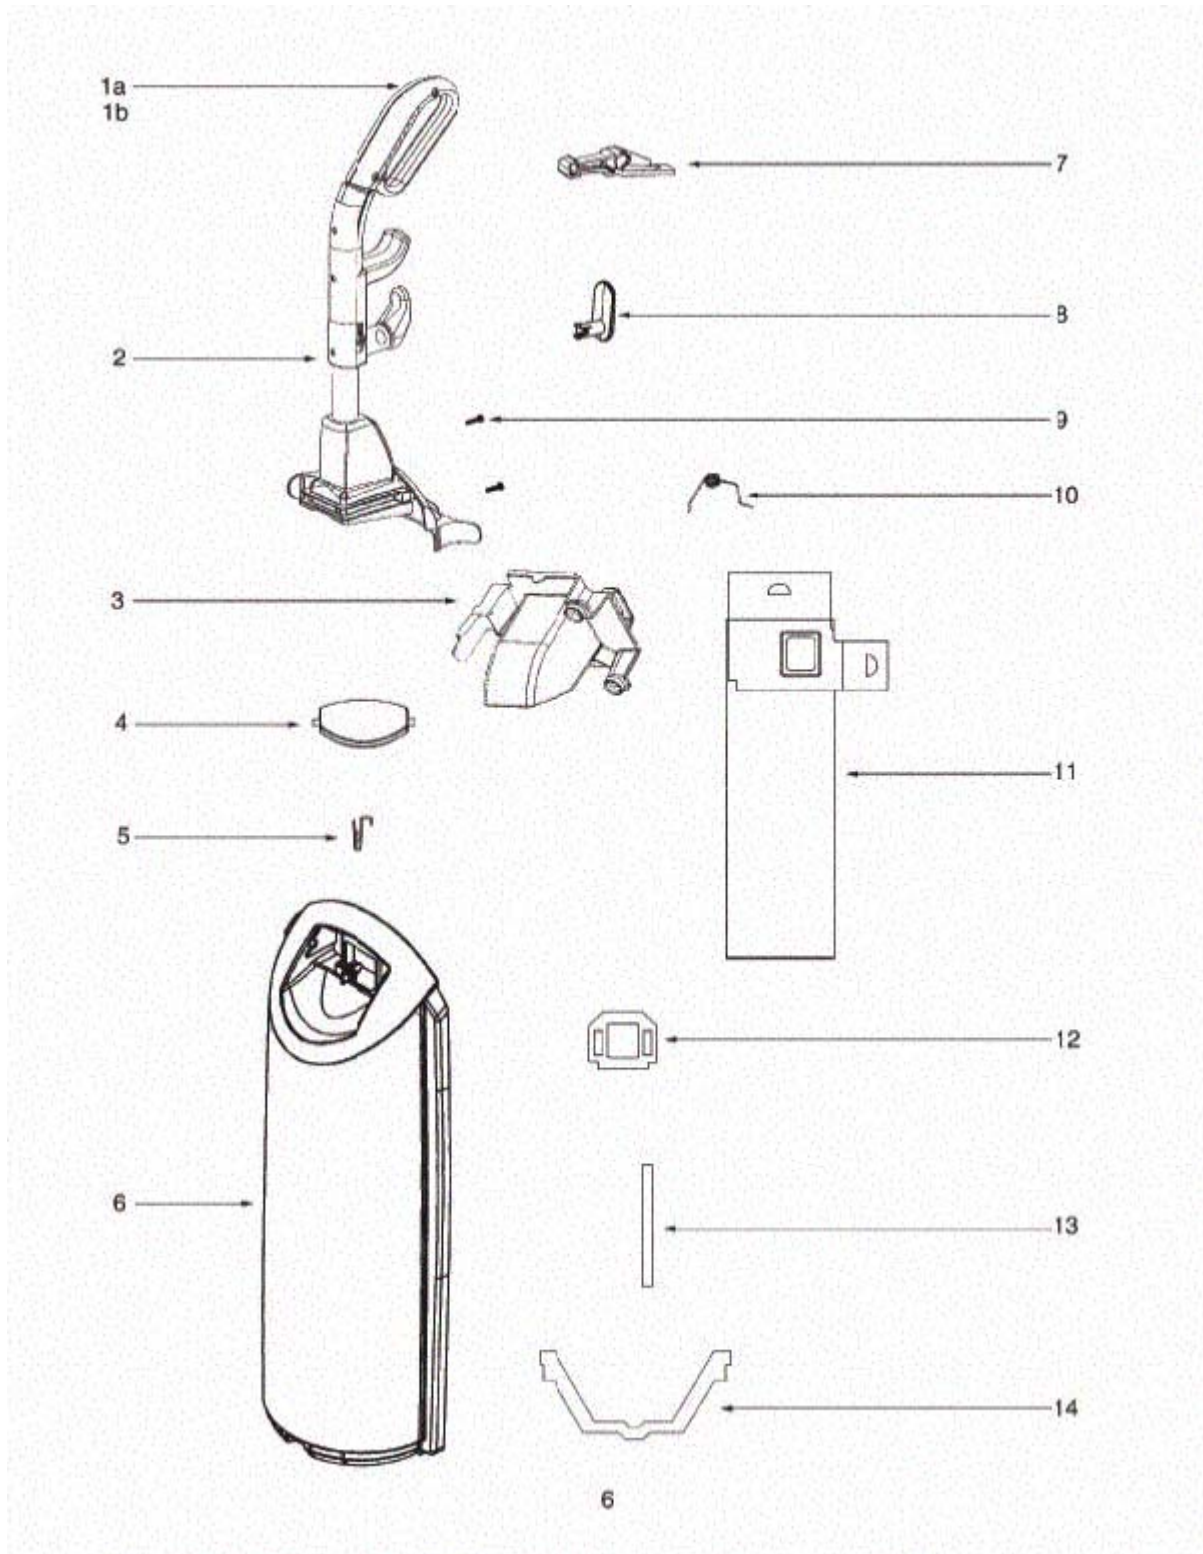

HANDLE AND BAG COVER - SC5713A

Ref #	Part	Description	Comments	Qty
1	15596-355N	GRIP - LEFT HANDLE		
1B	15597-355N	GRIP - RIGHT HANDLE		
2	73175-1SV	UPPER HANDLE ASSEMBLY		
3	71746-119N	ADAPTER - CLIP		
5	71852	SPRING - TORSION		
6	61880-7	BAG COVER ASSEMBLY - PKGD		
7	71747-119N	BAG-IN-PLACE ARM		
8	28316-355N	RETAINER - CORD		
9	53238-44	SCREW PACKAGE		
10	71748	SPRING - TORSION		
11	61820	PAPER BAG PACKAGE - STYLE		
12	71854	GASKET - ADAPTER		
13	71512	GASKET - BAG COVER		
14	71765A	GASKET - LOWER BAG		
	71801A	FILTER - EXHAUST (HEPA -